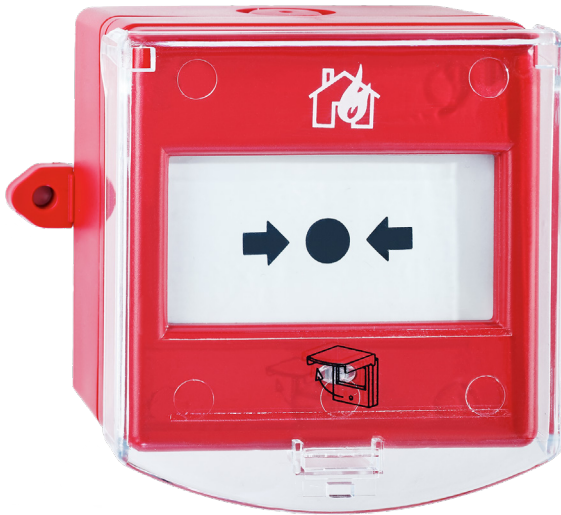

4439

Enclosed addressable manual call point with isolator

Features

- › IP 66 for use outdoor or in humid areas.
- › Polycarbonate flap to protect against accidental operation
- › Built-in short-circuit isolator
- › Configurable polling LED on the front

General

- › Tested and approved according to EN54-11 and EN54-17
- › VdS approval: G213005
- › CPR: 0786-CPR-21236

Order number

- › 4439 - Enclosed addressable manual call point with isolator

Related products

- › 2347 - Replacement glass (10 pcs)
- › 2348 - Replacement polycarbonate flap (10 pcs)

237 g

87 x 87 x 66 mm

IP66

-25 TO +70 °C

<90%